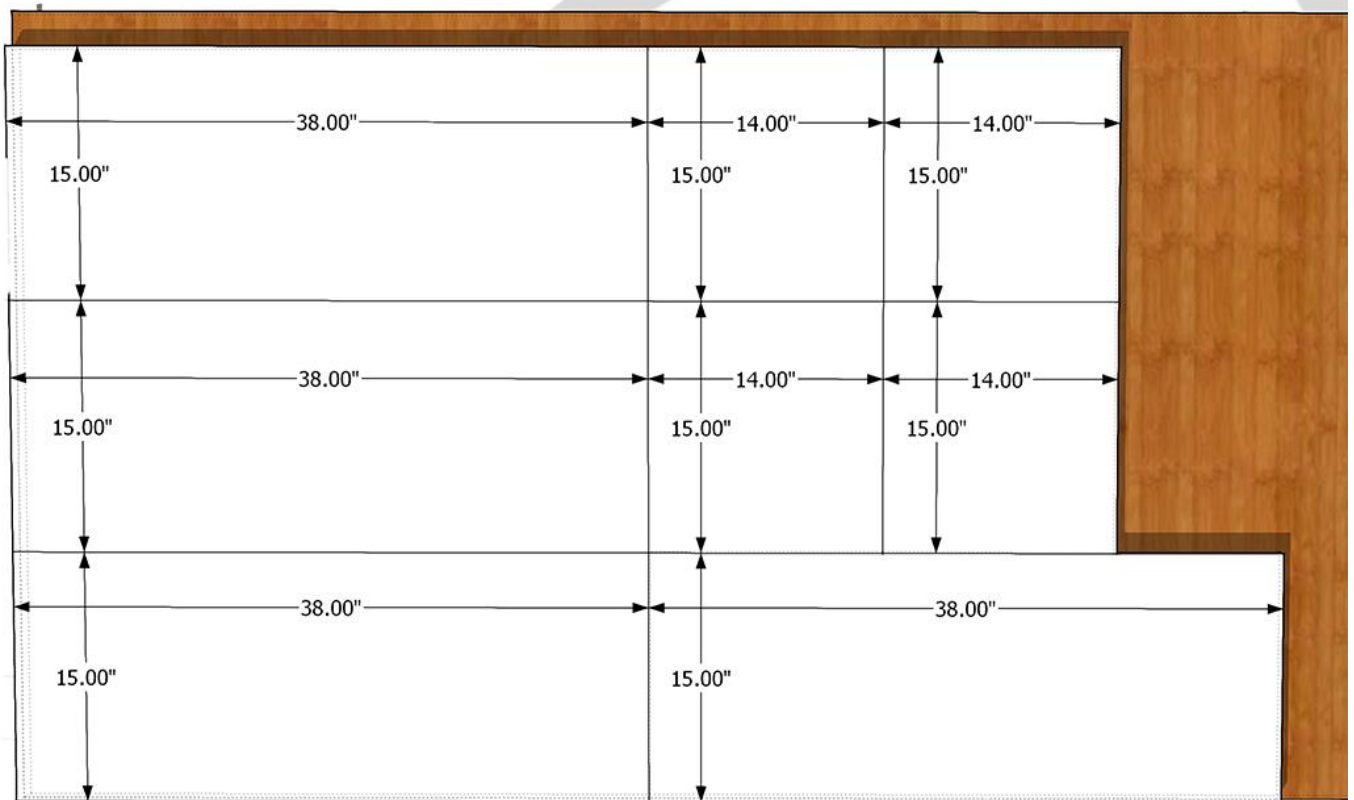

BASSFACE

BIG RED15.5 BASIC ENCLOSURE

*This is a 3.53cubes (100L) box tuned to 30hz Designed for good bandwidth and accuracy.
The undersized port is designed to keep good cone control even below the tuned frequency.*

Use 2 layers of 18mm(¾") MDF or Birch plywood for best results

2X Top: 38"X17" 14" diameter cutout
14"X3" port cutout

2X Top: 965mmX432mm 355mm diameter cutout
355mmX76mm port cutout

2X Bottom: 38"X17"
2X Front: 38"X15"
2X Back: 38"X15"
2X Left: 15"X14"
2X Right: 15"X14"

2X Bottom: 965mmX432mm
2X Front: 965mmX381mm
2X Back: 965mmX381mm
2X Left: 381mmX355mm
2X Right: 381mmX355mm

Port 1: 14"X12"
 Port 2: 14"X8"

2X Port Guide: 5"X5" 2"x2" cutout

Port 1: 355mmX305mm
 Port 2: 355mmX203mm

2X Port Guide: 127mmX127mm 50mmX50mm cutout