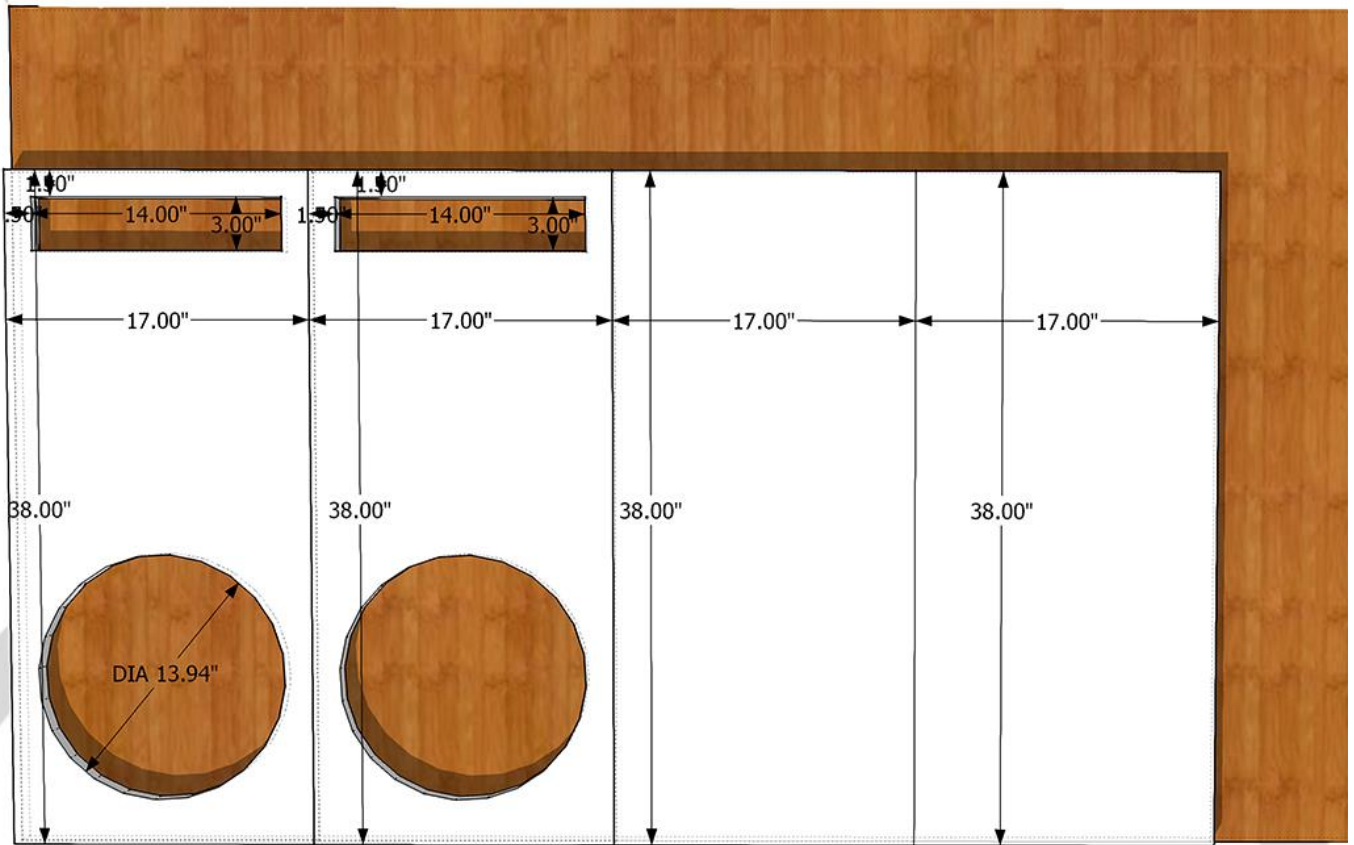

BASSFACE

BIG RED15.5 BASIC ENCLOSURE

*This is a 3.53cubes (100L) box tuned to 30hz Designed for good bandwidth and accuracy.
The undersized port is designed to keep good cone control even below the tuned frequency.*

Use 2 layers of 18mm(¾") MDF or Birch plywood for best results

2X Top: 38"X17" 14" diameter cutout
14"X3" port cutout

2X Top: 965mmX432mm 355mm diameter cutout
355mmX76mm port cutout

2X Bottom: 38"X17"
2X Front: 38"X15"
2X Back: 38"X15"
2X Left: 15"X14"
2X Right: 15"X14"

2X Bottom: 965mmX432mm
2X Front: 965mmX381mm
2X Back: 965mmX381mm
2X Left: 381mmX355mm
2X Right: 381mmX355mm

Port 1: 14"X12"
 Port 2: 14"X8"

2X Port Guide: 5"X5" 2"x2" cutout

Port 1: 355mmX305mm
 Port 2: 355mmX203mm

2X Port Guide: 127mmX127mm 50mmX50mm cutout