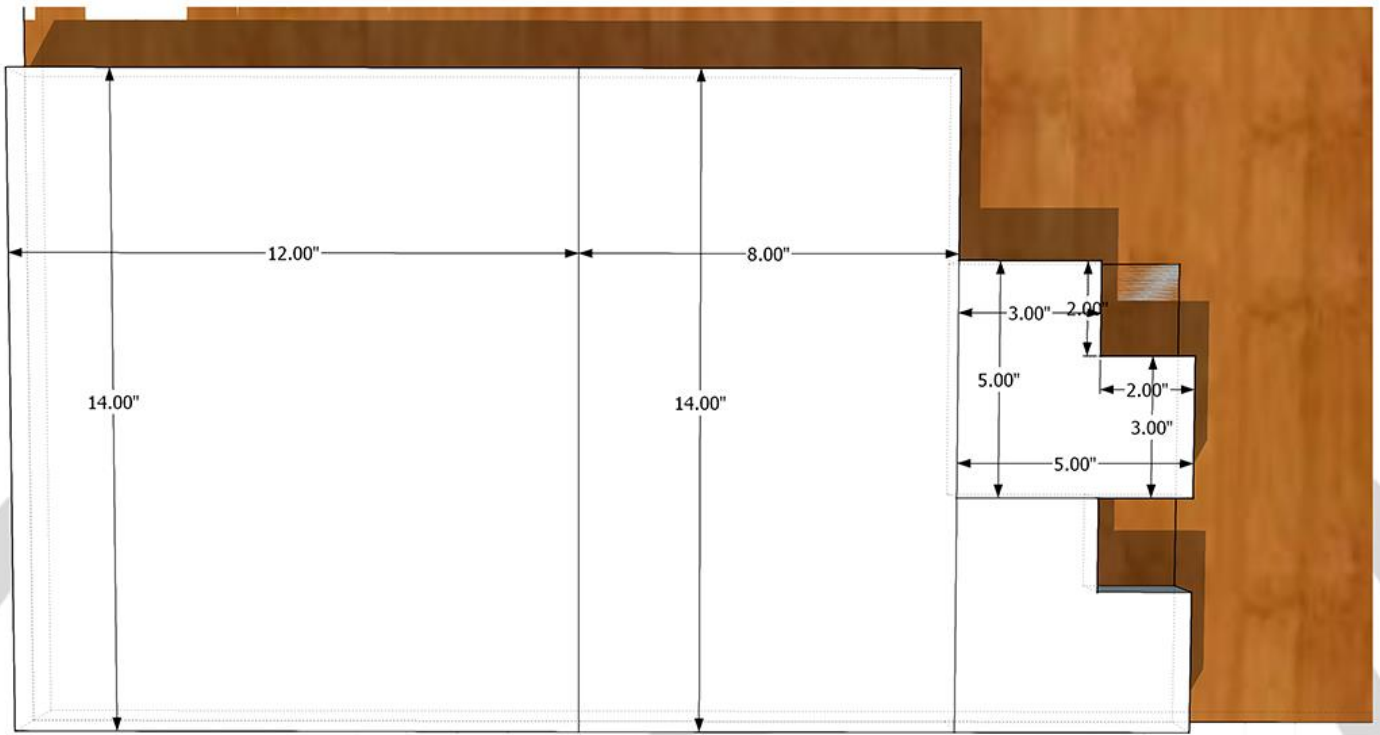

BASSFACE

BIG RED15.5 BASIC ENCLOSURE

*This is a 3.53cubes (100L) box tuned to 30hz Designed for good bandwidth and accuracy.
The undersized port is designed to keep good cone control even below the tuned frequency.*

Use 2 layers of 18mm(¾") MDF or Birch plywood for best results

2X Top: 38"X17" 14" diameter cutout
14"X3" port cutout

2X Top: 965mmX432mm 355mm diameter cutout
355mmX76mm port cutout

2X Bottom: 38"X17"
2X Front: 38"X15"
2X Back: 38"X15"
2X Left: 15"X14"
2X Right: 15"X14"

2X Bottom: 965mmX432mm
2X Front: 965mmX381mm
2X Back: 965mmX381mm
2X Left: 381mmX355mm
2X Right: 381mmX355mm

Port 1: 14"X12"
 Port 2: 14"X8"

2X Port Guide: 5"X5" 2"x2" cutout

Port 1: 355mmX305mm
 Port 2: 355mmX203mm

2X Port Guide: 127mmX127mm 50mmX50mm cutout