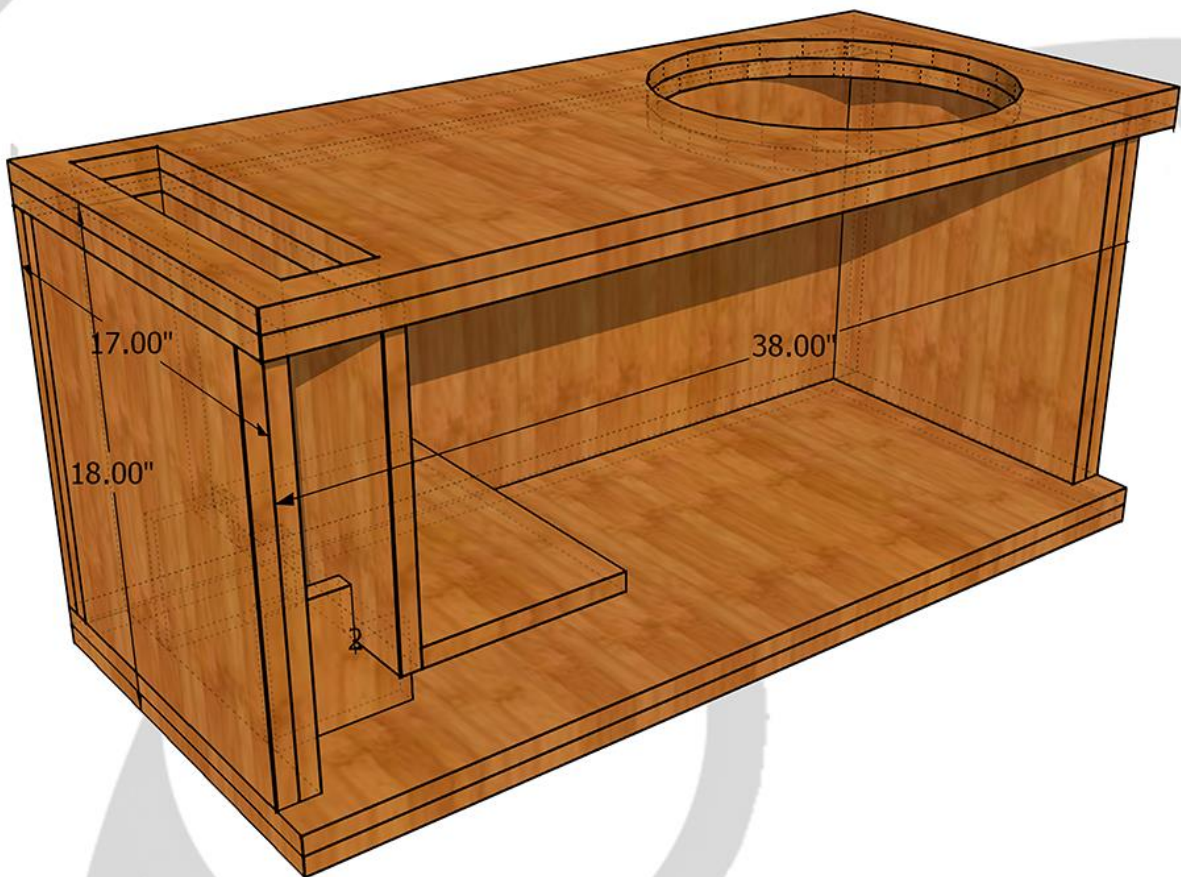

BASSFACE

BIG RED15.5 BASIC ENCLOSURE

*This is a 3.53cubes (100L) box tuned to 30hz Designed for good bandwidth and accuracy.
The undersized port is designed to keep good cone control even below the tuned frequency.*

Use 2 layers of 18mm(¾") MDF or Birch plywood for best results

2X Top: 38"X17" 14" diameter cutout
14"X3" port cutout

2X Top: 965mmX432mm 355mm diameter cutout
355mmX76mm port cutout

2X Bottom: 38"X17"
2X Front: 38"X15"
2X Back: 38"X15"
2X Left: 15"X14"
2X Right: 15"X14"

2X Bottom: 965mmX432mm
2X Front: 965mmX381mm
2X Back: 965mmX381mm
2X Left: 381mmX355mm
2X Right: 381mmX355mm

Port 1: 14"X12"
 Port 2: 14"X8"

2X Port Guide: 5"X5" 2"x2" cutout

Port 1: 355mmX305mm
 Port 2: 355mmX203mm

2X Port Guide: 127mmX127mm 50mmX50mm cutout