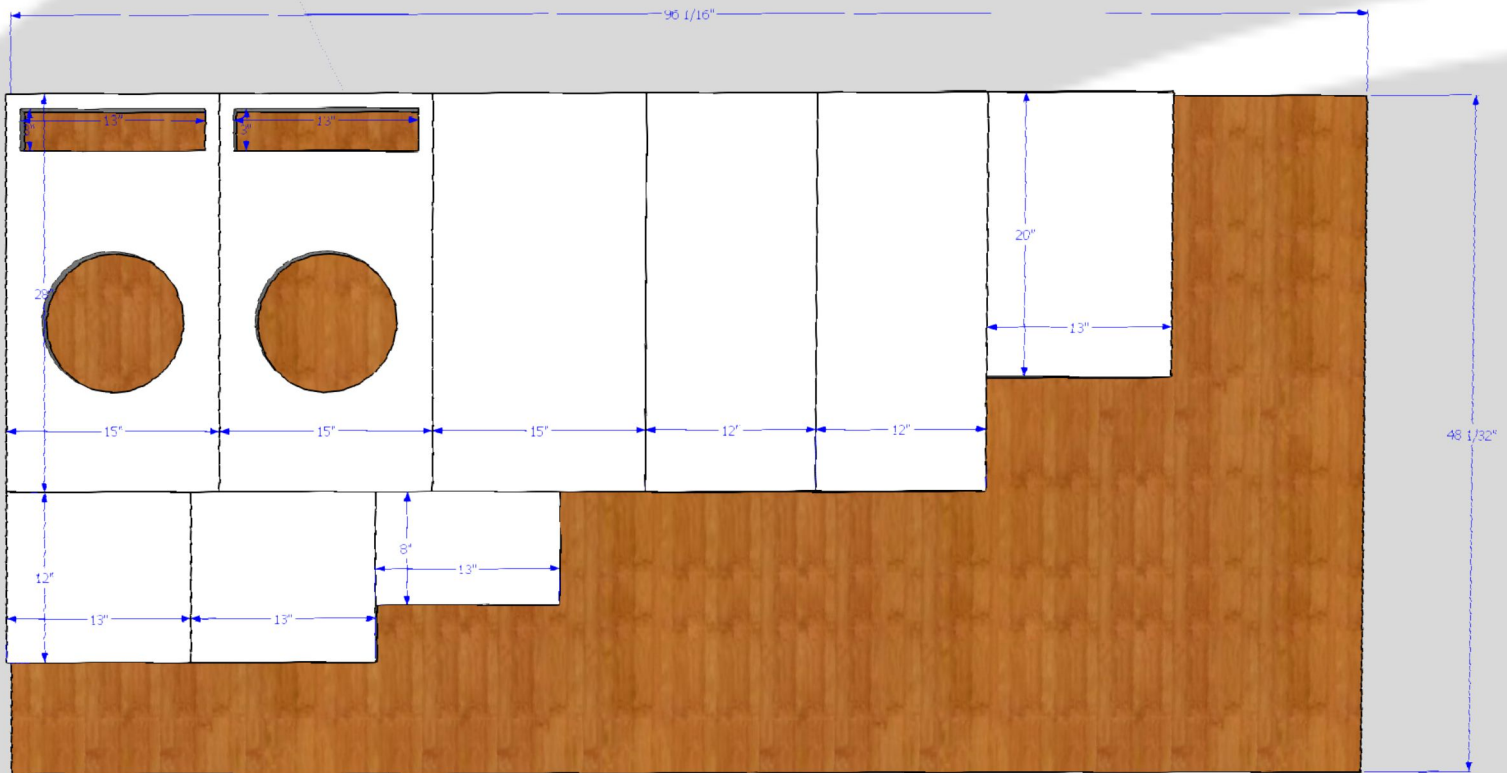

BASSFACE

INDY S/EVO BASIC ENCLOSURE

This is a 1.5 cube (42L) slot ported box tuned to 37Hz designed for good bandwidth and accuracy.

Pease note that the side panel has been removed for demonstration purposes.

Use 25mm(1") MDF or Birch plywood for best results.

2X Top: 28" x 15" (711mm x 381mm) Port cutout: 13" x 3" (330mm x 76mm) mounting cutout: 9" (230mm)

Bottom: 28" x 15" (711mm x 381mm)

Front: 28" x 12" (711mm x 305mm)

Back: 28" x 12" (711mm x 305mm)

Left: 13" x 12" (330mm x 305mm)

Right: 13" x 12" (330mm x 305mm)

Port1: 20" x 13" (508mm x 330mm)

Port2: 13" x 8" (330mm x 203mm)