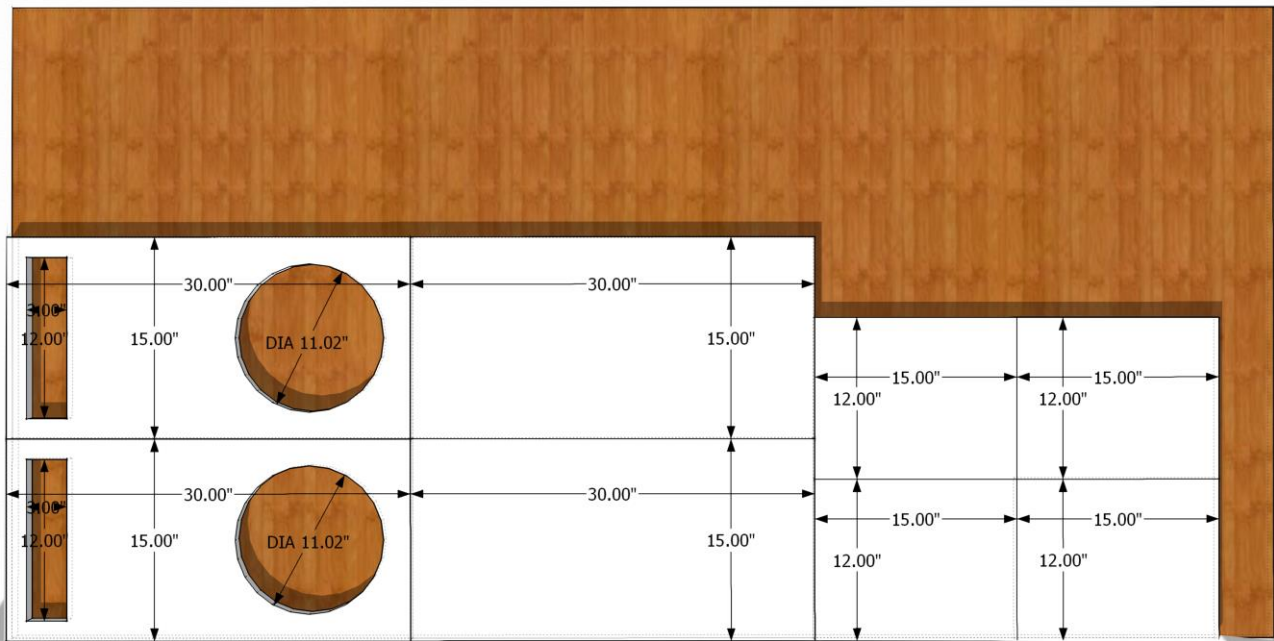

BASS FACE

RED 12.4 BASIC ENCLOSURE

This is a 2cubes (56L) box tuned to 30hz Designed for good bandwidth and accuracy .

2X Top: 30"X15" 11.02 diameter cutout
 2X Bottom: 30"X15"
 2X Left: 15"X12"
 2X Right: 15"X12"

2X Top: 762mmX381mm 280mm diameter cutout
 2X Bottom: 762mmX381mm
 2X Left: 381mmX305mm
 2X Right: 381mmX305mm

2X Front: 30"X15"
 2X Back: 30"X15"

2X Front: 762mmX381mm
 2X Back: 762mmX381mm

Port1: 12"X12"
 Port2: 12"X14.25"

Port1: 305mmX305mm
 Port2: 305mmX362mm

Use 2 layers of 18mm(¾") MDF or Birch plywood for best results