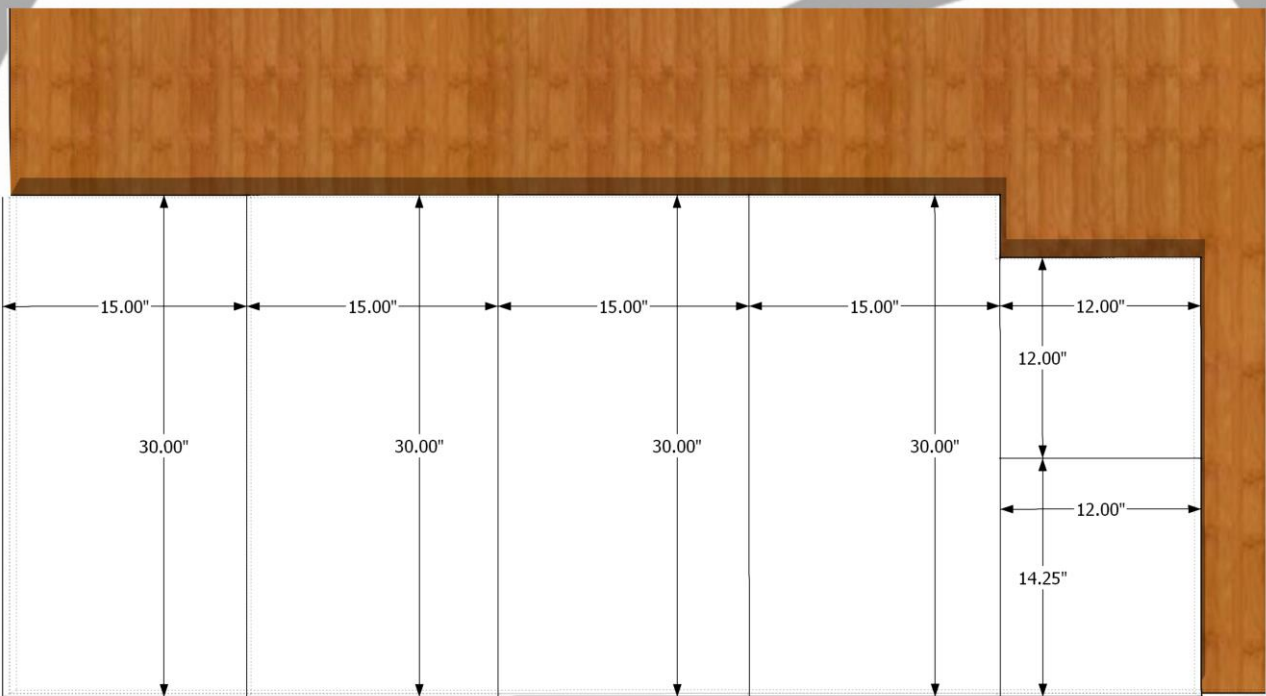

BASS FACE

RED 12.4 BASIC ENCLOSURE

This is a 2cubes (56L) box tuned to 30hz Designed for good bandwidth and accuracy .

2X Top: 30"X15" 11.02 diameter cutout
 2X Bottom: 30"X15"
 2X Left: 15"X12"
 2X Right: 15"X12"

2X Top: 762mmX381mm 280mm diameter cutout
 2X Bottom: 762mmX381mm
 2X Left: 381mmX305mm
 2X Right: 381mmX305mm

2X Front: 30"X15"
 2X Back: 30"X15"

2X Front: 762mmX381mm
 2X Back: 762mmX381mm

Port1: 12"X12"
 Port2: 12"X14.25"

Port1: 305mmX305mm
 Port2: 305mmX362mm

Use 2 layers of 18mm(¾") MDF or Birch plywood for best results