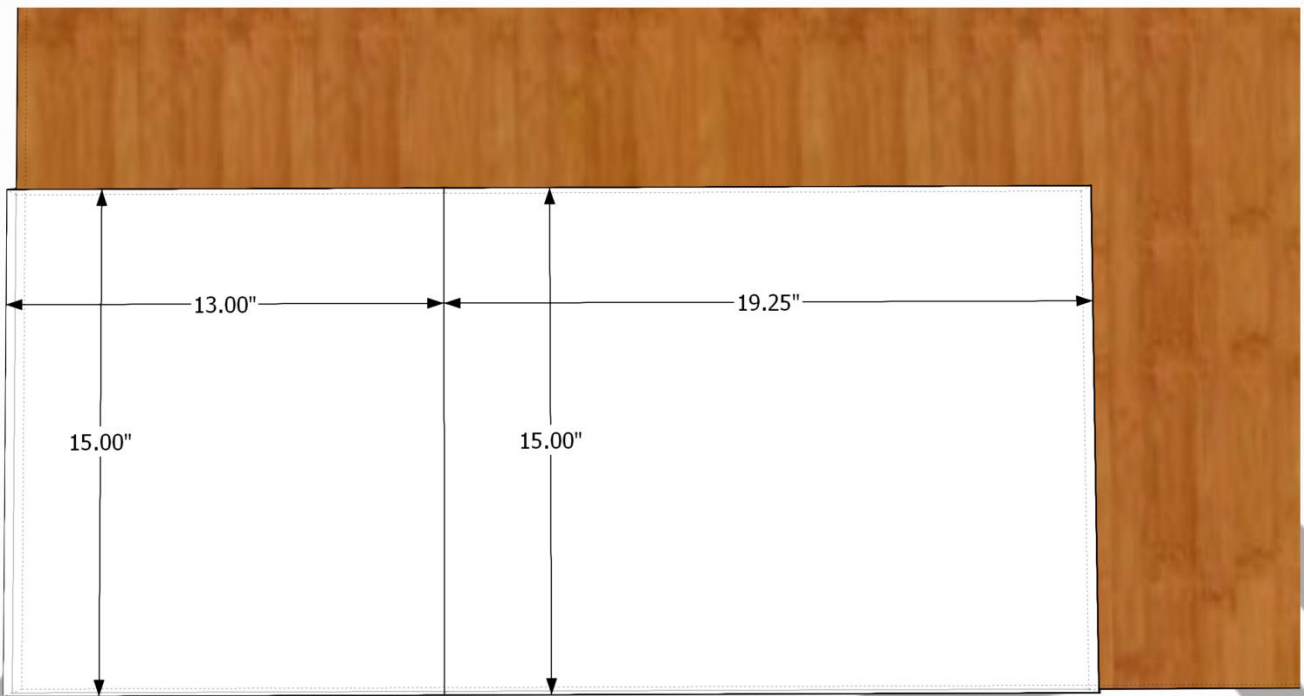

BASS FACE

RED 15.4 BASIC ENCLOSURE

This is a 3.53cubes (100L) box tuned to 30hz Designed for good bandwidth and accuracy .

2X Top: 38"X18" 14.17" diameter
 2X Bottom: 38"X18"
 2X Left: 17"X15"
 2X Right: 17"X15"

2X Top: 965mmX457mm 360mm diameter
 2X Bottom: 965mmX457mm
 2X Left: 432mmX381mm
 2X Right: 432mmX381mm

2X Front: 38"X17"
 2X Back: 38"X17"

2X Front: 965mmX432mm
 2X Back: 965mmX432mm

*Port1: 15"X13"
Port2: 19.25"X15"*

*Port1: 15"X13"
Port2: 19.25"X15"*

Use 2 layers of 18mm($\frac{3}{4}$ ") MDF or Birch plywood for best results