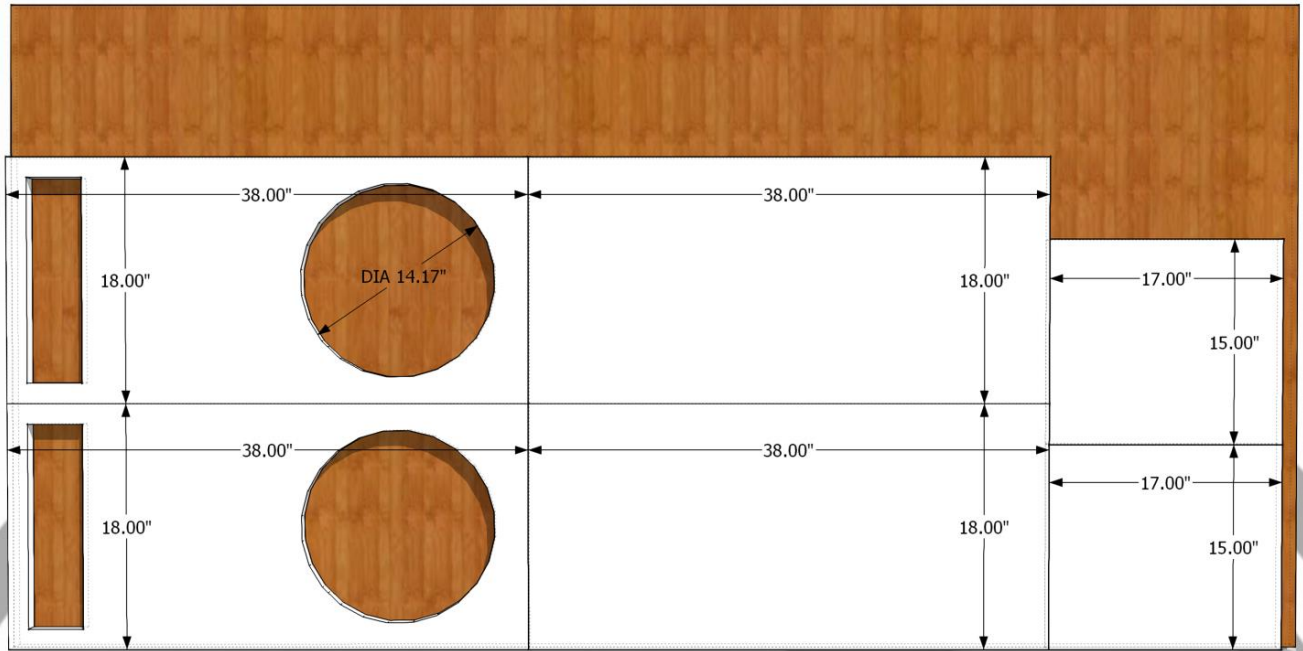

BASS FACE

RED 15.4 BASIC ENCLOSURE

This is a 3.53cubes (100L) box tuned to 30hz Designed for good bandwidth and accuracy .

2X Top: 38"X18" 14.17" diameter
 2X Bottom: 38"X18"
 2X Left: 17"X15"
 2X Right: 17"X15"

2X Top: 965mmX457mm 360mm diameter
 2X Bottom: 965mmX457mm
 2X Left: 432mmX381mm
 2X Right: 432mmX381mm

2X Front: 38"X17"
 2X Back: 38"X17"

2X Front: 965mmX432mm
 2X Back: 965mmX432mm

*Port1: 15"X13"
Port2: 19.25"X15"*

*Port1: 15"X13"
Port2: 19.25"X15"*

Use 2 layers of 18mm($\frac{3}{4}$ ") MDF or Birch plywood for best results