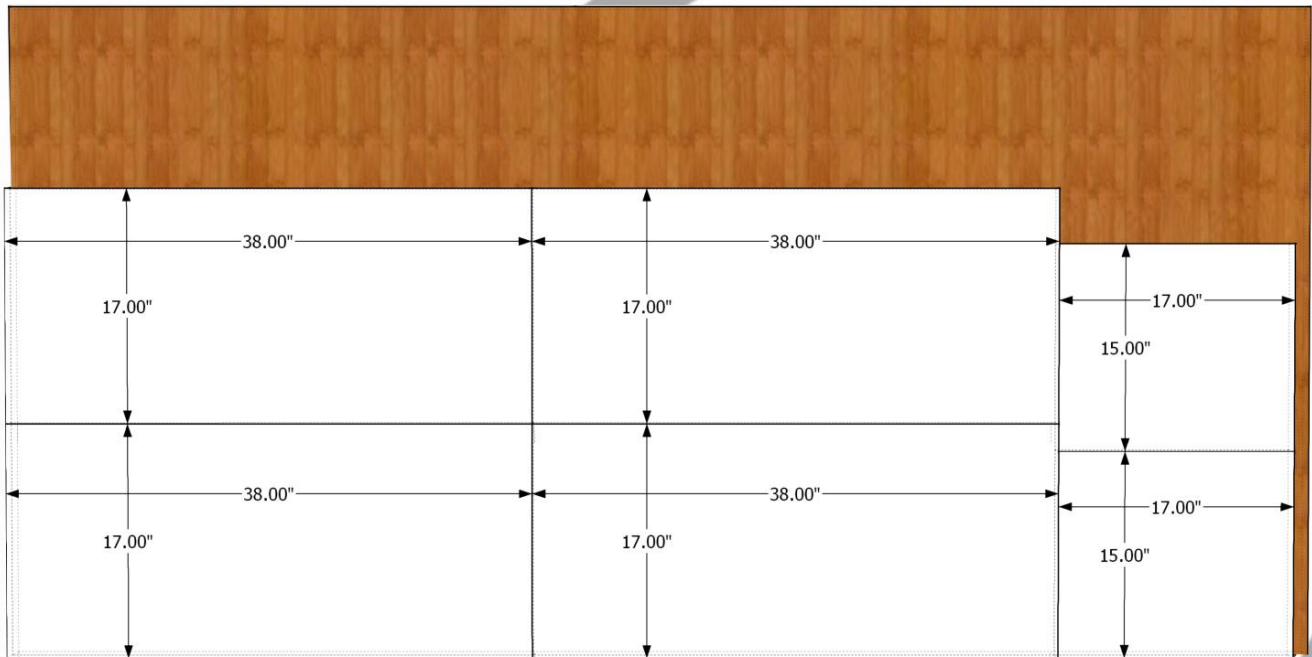

BASS FACE

RED 15.4 BASIC ENCLOSURE

This is a 3.53cubes (100L) box tuned to 30hz Designed for good bandwidth and accuracy .

2X Top: 38"X18" 14.17" diameter
 2X Bottom: 38"X18"
 2X Left: 17"X15"
 2X Right: 17"X15"

2X Top: 965mmX457mm 360mm diameter
 2X Bottom: 965mmX457mm
 2X Left: 432mmX381mm
 2X Right: 432mmX381mm

2X Front: 38"X17"
 2X Back: 38"X17"

2X Front: 965mmX432mm
 2X Back: 965mmX432mm

*Port1: 15"X13"
Port2: 19.25"X15"*

*Port1: 15"X13"
Port2: 19.25"X15"*

Use 2 layers of 18mm($\frac{3}{4}$ ") MDF or Birch plywood for best results