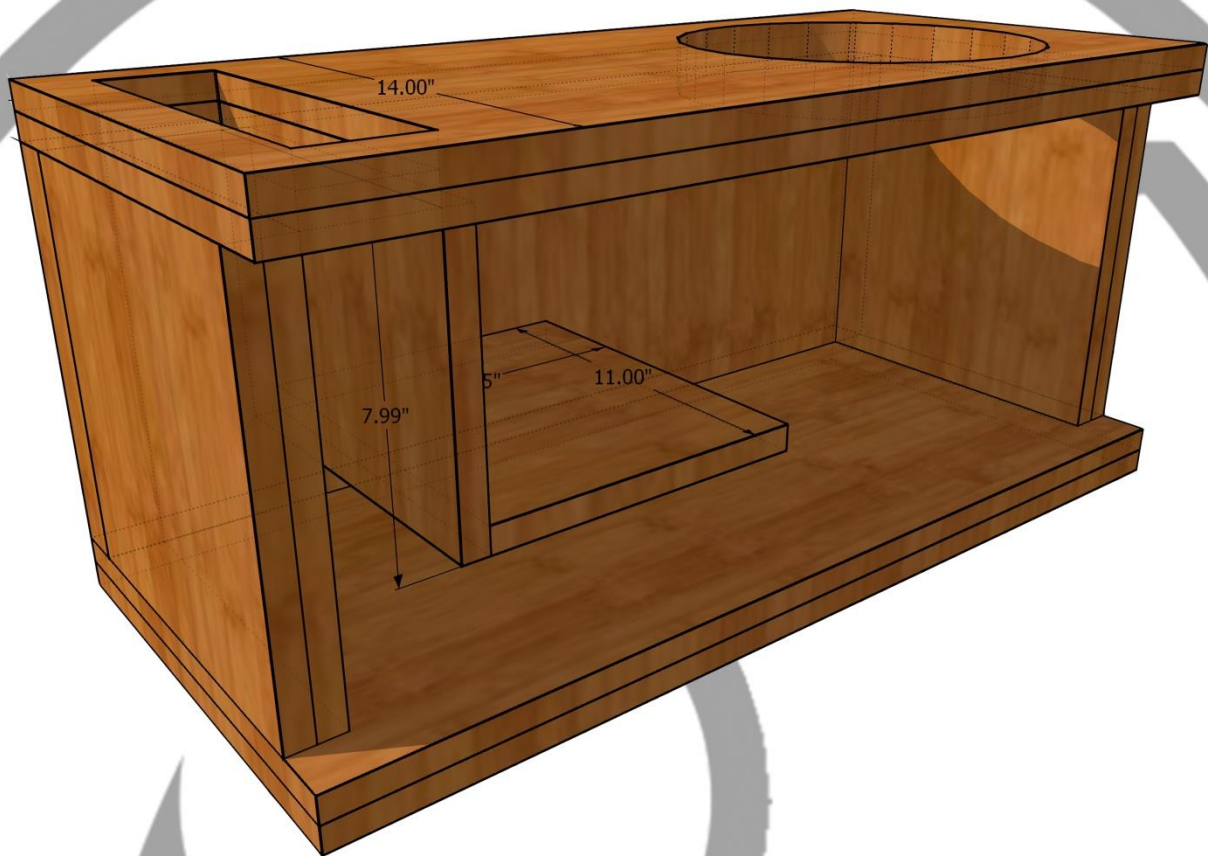

# **BASS FACE**

## *SPL 12.2 BASIC ENCLOSURE*

*This is a 2cubes (56L) box tuned to 40hz Designed for high output and good bandwidth.*

2X Front: 30"X11"  
 2X Back: 30"X11"  
 2X Top: 30"X14" 11.02" Diameter cutout  
 11"X3" port cutout  
 2X Bottom: 30"X14"  
 2X Left: 11"X11"  
 2X Right: 11"X11"

Port 1: 11"X9.25"  
 Port 2: 11"X8"

2X Front: 762mmX280mm  
 2X Back: 762mmX280mm 360mm diameter cutout  
 280mmX76mm port cutout  
 2X Top: 762mmX355mm  
 2X Bottom: 762mmX355  
 2X Left: 280mmX280mm  
 2X Right 280mmX280mm

Port 1: 280mmX235mm  
 Port 2: 280mmX203mm

Use 2 layers of 18mm(¾") MDF or Birch plywood for best results