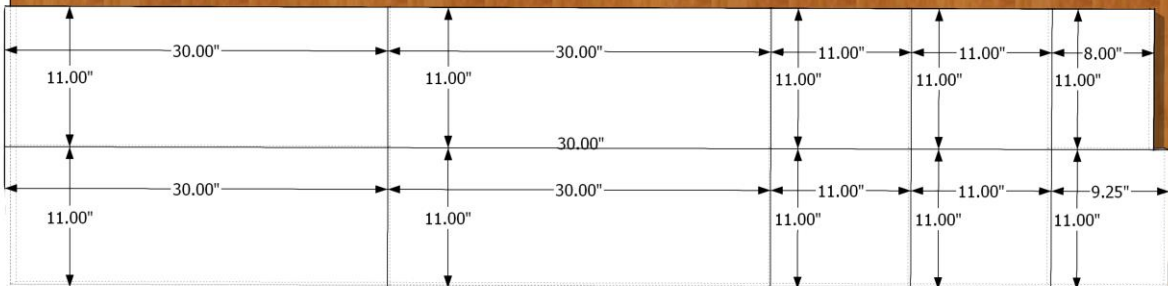

# **BASS FACE**

## *SPL 12.2 BASIC ENCLOSURE*

*This is a 2cubes (56L) box tuned to 40hz Designed for high output and good bandwidth.*

2X Front: 30"X11"  
 2X Back: 30"X11"  
 2X Top: 30"X14" 11.02" Diameter cutout  
 11"X3" port cutout  
 2X Bottom: 30"X14"  
 2X Left: 11"X11"  
 2X Right: 11"X11"

Port 1: 11"X9.25"  
 Port 2: 11"X8"

2X Front: 762mmX280mm  
 2X Back: 762mmX280mm 360mm diameter cutout  
 280mmX76mm port cutout  
 2X Top: 762mmX355mm  
 2X Bottom: 762mmX355  
 2X Left: 280mmX280mm  
 2X Right 280mmX280mm

Port 1: 280mmX235mm  
 Port 2: 280mmX203mm

Use 2 layers of 18mm(¾") MDF or Birch plywood for best results