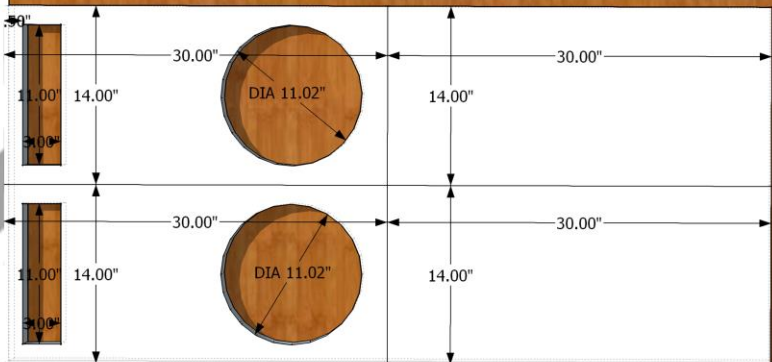

# **BASS FACE**

## *SPL 12.2 BASIC ENCLOSURE*

*This is a 2cubes (56L) box tuned to 40hz Designed for high output and good bandwidth.*

2X Front: 30"X11"  
 2X Back: 30"X11"  
 2X Top: 30"X14" 11.02" Diameter cutout  
 11"X3" port cutout  
 2X Bottom: 30"X14"  
 2X Left: 11"X11"  
 2X Right: 11"X11"

Port 1: 11"X9.25"  
 Port 2: 11"X8"

2X Front: 762mmX280mm  
 2X Back: 762mmX280mm 360mm diameter cutout  
 280mmX76mm port cutout  
 2X Top: 762mmX355mm  
 2X Bottom: 762mmX355  
 2X Left: 280mmX280mm  
 2X Right 280mmX280mm

Port 1: 280mmX235mm  
 Port 2: 280mmX203mm

Use 2 layers of 18mm(¾") MDF or Birch plywood for best results