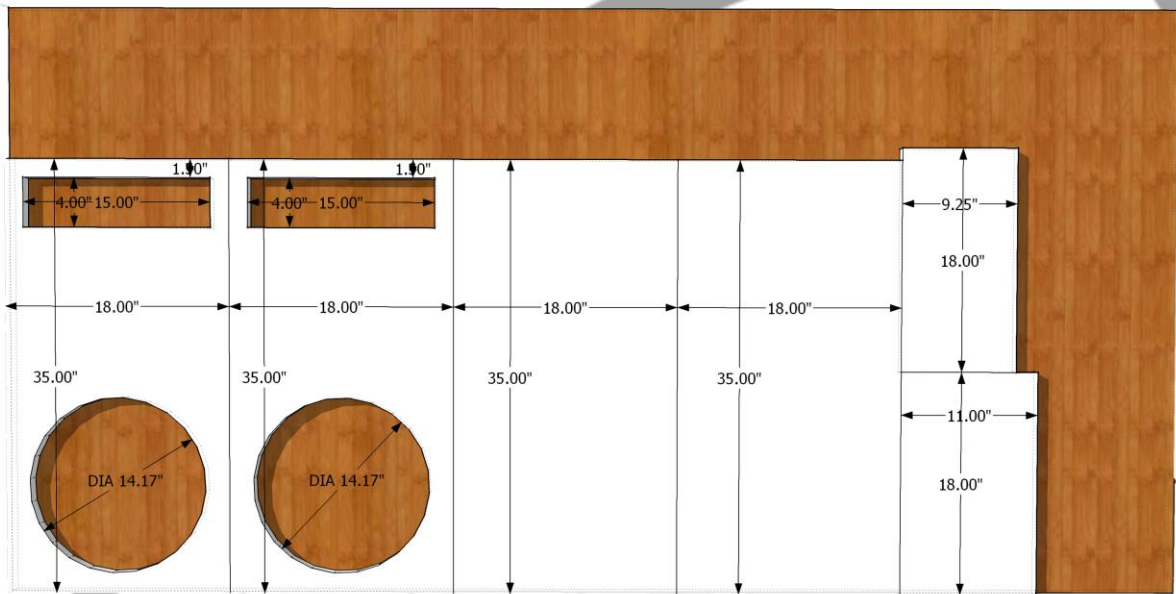

# **BASS FACE**

## *SPL 15.2 BASIC ENCLOSURE*

*This is a 4cubes (113L) box tuned to 35hz Designed for high output and good bandwidth.*

2X Front: 35"X15"  
 2X Back: 35"X15"  
 2X Top: 35"X18" 14.17" diameter cutout  
 15"x4" Port Cutout

2X Bottom: 35"X18"  
 2X Left: 18"X15"  
 2X Right: 18"X15"

Port 1: 18"X11"  
 Port 2: 18"X9.25"

2X Front: 890mmX380mm  
 2X Back: 890mmX380mm  
 2X Top: 890mmX457mm 360mm diameter cutout  
 380mmX100mm Port cutout

2X Bottom: 890mmX457mm  
 2X Left: 457mmX380mm  
 2X Right: 457mmX380mm

Port 1: 457mmX280mm  
 Port 2: 457mmX235mm

Use 2 layers of 18mm(3/4") MDF or Birch plywood for best results