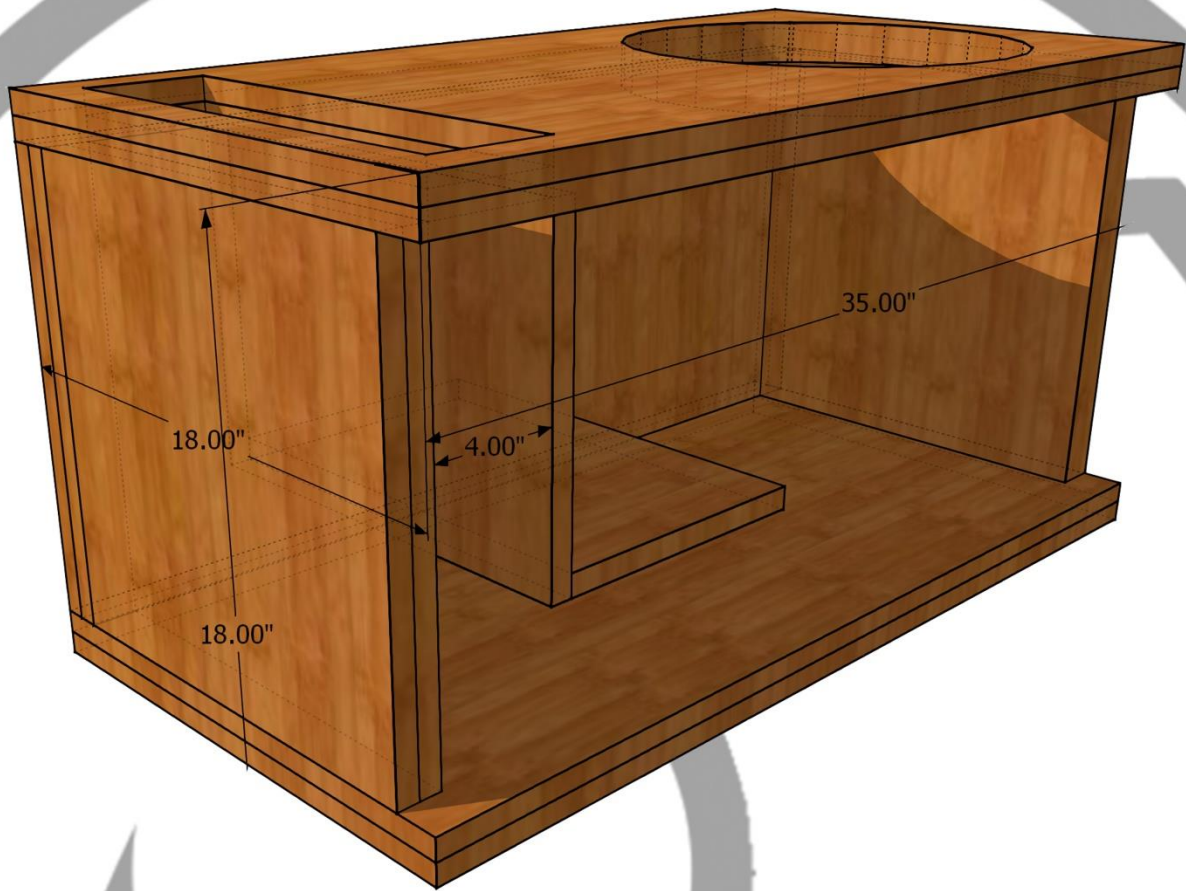

# **BASS FACE**

## *SPL 15.2 BASIC ENCLOSURE*

*This is a 4cubes (113L) box tuned to 35hz Designed for high output and good bandwidth.*

2X Front: 35"X15"  
 2X Back: 35"X15"  
 2X Top: 35"X18" 14.17" diameter cutout  
 15"x4" Port Cutout

2X Bottom: 35"X18"  
 2X Left: 18"X15"  
 2X Right: 18"X15"

Port 1: 18"X11"  
 Port 2: 18"X9.25"

2X Front: 890mmX380mm  
 2X Back: 890mmX380mm  
 2X Top: 890mmX457mm 360mm diameter cutout  
 380mmX100mm Port cutout

2X Bottom: 890mmX457mm  
 2X Left: 457mmX380mm  
 2X Right: 457mmX380mm

Port 1: 457mmX280mm  
 Port 2: 457mmX235mm

Use 2 layers of 18mm(3/4") MDF or Birch plywood for best results