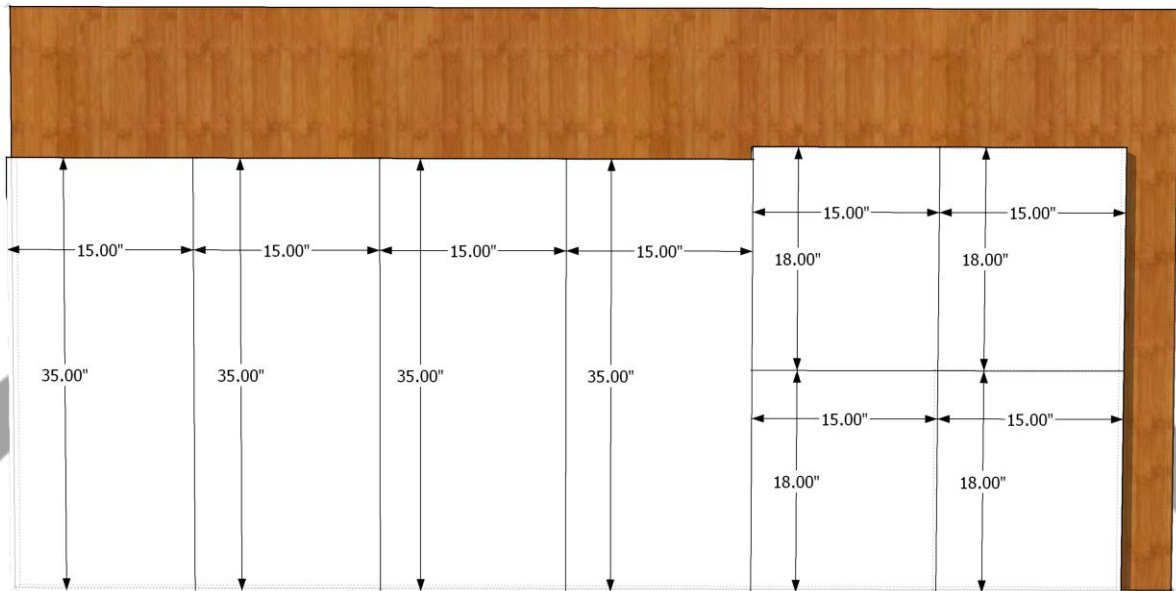

# **BASS FACE**

## *SPL 15.2 BASIC ENCLOSURE*

*This is a 4cubes (113L) box tuned to 35hz Designed for high output and good bandwidth.*

2X Front: 35"X15"  
 2X Back: 35"X15"  
 2X Top: 35"X18" 14.17" diameter cutout  
 15"x4" Port Cutout

2X Bottom: 35"X18"  
 2X Left: 18"X15"  
 2X Right: 18"X15"

Port 1: 18"X11"  
 Port 2: 18"X9.25"

2X Front: 890mmX380mm  
 2X Back: 890mmX380mm  
 2X Top: 890mmX457mm 360mm diameter cutout  
 380mmX100mm Port cutout

2X Bottom: 890mmX457mm  
 2X Left: 457mmX380mm  
 2X Right: 457mmX380mm

Port 1: 457mmX280mm  
 Port 2: 457mmX235mm

Use 2 layers of 18mm(3/4") MDF or Birch plywood for best results